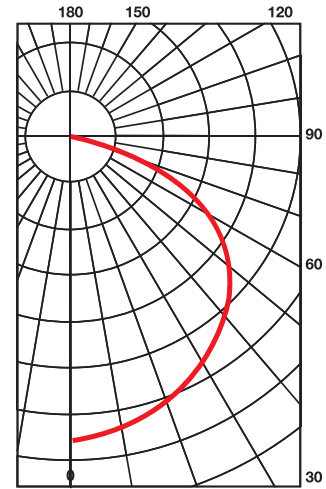

** California Title 22 compliant

R30W Down Light Photometrics

0 ft Illuminances Distribution Ratio

| | | | | | | |
|-------|-------|-------|-------|-------|-------|-------|
| 3 ft | 0.060 | 0.140 | 0.240 | 0.440 | 0.740 | 1.000 |
| 6 ft | 0.085 | 0.110 | 0.145 | 0.185 | 0.220 | 0.250 |
| 9 ft | 0.058 | 0.071 | 0.082 | 0.092 | 0.103 | 0.111 |
| 12 ft | 0.042 | 0.046 | 0.051 | 0.055 | 0.060 | 0.063 |
| 15 ft | 0.030 | 0.032 | 0.034 | 0.036 | 0.039 | 0.040 |
| | 15 ft | 12 ft | 9 ft | 6 ft | 3 ft | CL |