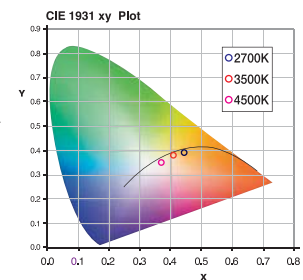

Examples

- **021100** R30 Wide Flood Warm White 120V White Fin
- **021300** R30 Wide Flood Neutral White 120V White Fin
- **029400** R30 Wide Flood Cool White Hi-CRI 100V White Fin