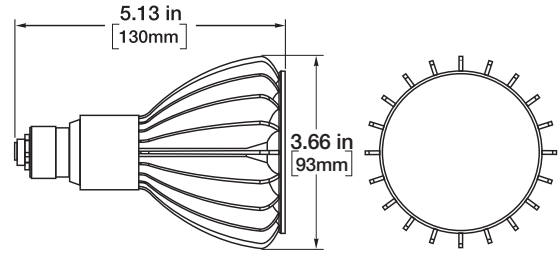

Fin color:

White

Line Voltage

R-30 W
160 degree beam

120V / 220V line current

Medium screw base: E26, E27/ GU-24 Pin base*
* California Title 24 requirement

50,000 hour rated life

Replaces:

100 - 200W Color Incandescent /
26W Compact Fluorescent

Par 30 LED Lamp

15 Watt typical (22W max)

Light Output

- **Red** - 365lm
- **Green** - 610lm
- **Blue** - 270lm
- **Amber** - 285lm

Indoor/Outdoor

wet and dry locations

1. Color:
2. **Red** 620nm
   - **Green** 535nm
   - **Blue** 465nm
   - **Amber** 589nm
   - Custom **CIE 1931**

Operating:

Open Air Fixtures -4°F to 105°F
-20°C to 40°C

Dimmable with reverse phase
control dimmers or the continuous
current (sine wave) control dimmers.

See enLuxLED.com for a list of tested
compatible dimmers.

Weight: 9 oz.

UL /CUL/CE /C-Tick rated

3-Year Warranty

Performance:

enLux RGB LED Light for general illumination is powered by its proprietary, patented Solid State C.O.B. Light Engine coupled with its unique patented thermal management components providing high efficacy and maximum energy efficiency-15 Watts typical. The **enLux R-30 Series LED** Light aluminum housing is finished in a ultra durable

top coat, will not shatter or break when dropped. Safe, cool to touch, 100% recyclable (no mercury or hazardous materials)**.

enLux RGB LED Color Light emits Twice-the-Light as a 100 Watt color filtered incandescent accent floodlight-using only 15 Watts typical.

** California Title 22 compliant