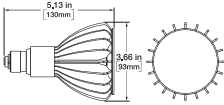

** California Title 22 compliant

R30W Down Light Photometrics

0 ft Illuminances Distribution Ratio

| | | | | | | |
|-------|-------|-------|-------|-------|-------|-------|
| 3 ft | 0.060 | 0.140 | 0.240 | 0.440 | 0.740 | 1.000 |
| 6 ft | 0.085 | 0.110 | 0.145 | 0.185 | 0.220 | 0.250 |
| 9 ft | 0.058 | 0.071 | 0.082 | 0.092 | 0.103 | 0.111 |
| 12 ft | 0.042 | 0.046 | 0.051 | 0.055 | 0.060 | 0.063 |
| 15 ft | 0.030 | 0.032 | 0.034 | 0.036 | 0.039 | 0.040 |
| | 15 ft | 12 ft | 9 ft | 6 ft | 3 ft | CL |

R30W Illuminance at Beam Centerline

| White | CCT | P/N | Total Lumen | Throw Distance (feet) | | | | |
|---------|--------|--------|-------------|-----------------------|------|------|-----|-----|
| | | | | 3 | 6 | 9 | 12 | 15 |
| Warm | 2700°K | 0211X0 | 420 | 131.5 | 32.9 | 14.6 | 8.2 | 5.3 |
| Neutral | 3500°K | 0213X0 | 460 | 137.5 | 34.4 | 15.3 | 8.6 | 5.5 |
| Cool | 4500°K | 0214X0 | 500 | 155.4 | 38.8 | 17.3 | 9.7 | 6.2 |