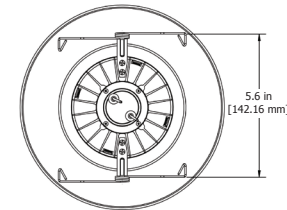

Screw Base E26 / E27

GU-24 Base

Direct Wire

Curved Trim

Flat Trim

Aluminum Surface with Trim Color:

Line Voltage

120V, 220V, 277V line current

DL5/DL6

160 degree beam

Medium screw base: E26, E27 / GU-24 Pin base*

*California Title 24 requirement

DLX

160 degree beam

Direct Wire

50,000 hour rated life