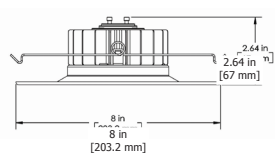

Screw Base E26 / E27

GU-24 Base

Direct Wire

Curved Trim

Flat Trim

Aluminum Surface with Trim Color:

Line Voltage

120V, 220V, 277V line current

DL5/DL6

160 degree beam

Medium screw base: E26, E27 / GU-24 Pin base*

*California Title 24 requirement

DLX

160 degree beam

Direct Wire

50,000 hour rated life