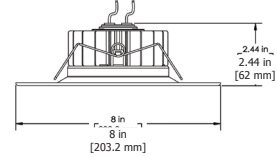

Screw Base E26 / E27

GU-24 Base

Direct Wire

Curved Trim

Flat Trim

Aluminum Surface with Trim Color:

Line Voltage

120V, 220V, 277V line current

DL5/DL6

160 degree beam

Medium screw base: E26, E27 / GU-24 Pin base*

*California Title 24 requirement

DLX

160 degree beam

Direct Wire

50,000 hour rated life