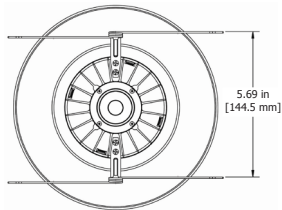

Screw Base E26 / E27

GU-24 Base

Direct Wire

Curved Trim

Flat Trim

Aluminum Surface with Trim Color:

Line Voltage

120V, 220V, 277V line current

DL5/DL6

160 degree beam

Medium screw base: E26, E27 / GU-24 Pin base*

*California Title 24 requirement

DLX

160 degree beam

Direct Wire

50,000 hour rated life