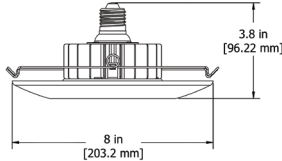

Screw Base E26 / E27

GU-24 Base

Direct Wire

Curved Trim

Flat Trim

Aluminum Surface with Trim Color:

Line Voltage

120V, 220V, 277V line current

DL5/DL6

160 degree beam

Medium screw base: E26, E27 / GU-24 Pin base*

*California Title 24 requirement

DLX

160 degree beam

Direct Wire

50,000 hour rated life