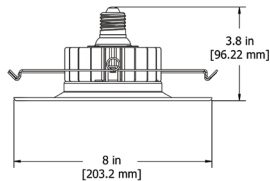

Screw Base E26 / E27

GU-24 Base

Direct Wire

Curved Trim

Flat Trim

Aluminum Surface with Trim Color:

Line Voltage

120V, 220V, 277V line current

DL5/DL6

160 degree beam

Medium screw base: E26, E27 / GU-24 Pin base*

*California Title 24 requirement

DLX

160 degree beam

Direct Wire

50,000 hour rated life