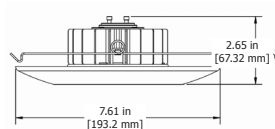

Screw Base E26 / E27

GU-24 Base

Direct Wire

Curved Trim

Flat Trim

Aluminum Surface with Trim Color:

Line Voltage

120V, 220V, 277V line current

DL5/DL6

160 degree beam

Medium screw base: E26, E27 / GU-24 Pin base*

*California Title 24 requirement

DLX

160 degree beam

Direct Wire

50,000 hour rated life