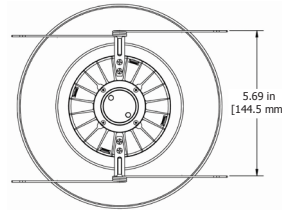

Screw Base E26 / E27

GU-24 Base

Direct Wire

Curved Trim

Flat Trim

Aluminum Surface with Trim Color:

Line Voltage

120V, 220V, 277V line current

DL5/DL6

160 degree beam

Medium screw base: E26, E27 / GU-24 Pin base*

*California Title 24 requirement

DLX

160 degree beam

Direct Wire

50,000 hour rated life