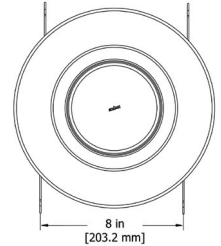

Screw Base E26 / E27

GU-24 Base

Direct Wire

Curved Trim

Flat Trim

Aluminum Surface with Trim Color:

Line Voltage

120V, 220V, 277V line current

DL5/DL6

160 degree beam

Medium screw base: E26, E27 / GU-24 Pin base*

*California Title 24 requirement

DLX

160 degree beam

Direct Wire

50,000 hour rated life