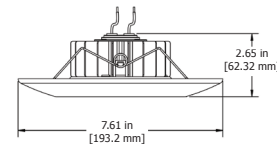

Screw Base E26 / E27

GU-24 Base

Direct Wire

Curved Trim

Flat Trim

Aluminum Surface with Trim Color:

Line Voltage

120V, 220V, 277V line current

DL5/DL6

160 degree beam

Medium screw base: E26, E27 / GU-24 Pin base*

*California Title 24 requirement

DLX

160 degree beam

Direct Wire

50,000 hour rated life