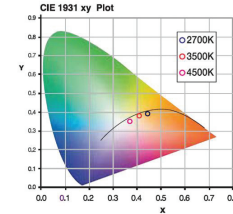

DL Down Light Photometrics

0 ft	Illuminance Distribution Ratio					
3 ft	0.379	0.385	0.408	0.483	0.711	1.000
6 ft	0.109	0.121	0.142	0.178	0.225	0.250
9 ft	0.059	0.068	0.079	0.093	0.105	0.111
12 ft	0.039	0.044	0.050	0.056	0.061	0.063
15 ft	0.028	0.031	0.035	0.037	0.039	0.040
	15 ft	12 ft	9 ft	6 ft	3 ft	CL

DL Illuminance at Beam Centerline

White	CCT	P/N	Total Lumen	Throw Distance (feet)				
				3	6	9	12	15
Warm	2700°K	591XXX	650	263.0	65.7	29.2	16.4	10.5
Neutral	3500°K	593XXX	675	271.4	67.8	30.2	17.0	10.9
Cool	4500°K	594XXX	700	280.9	70.2	31.2	17.6	11.2

Unit in lux
1 lux = 0.0929 footcandle (fc)

DL Product Code

Product	CCT / Color	Can Size	Voltage	Trim Type	Trim Color	Reflector
White Light						
5	91 Warm (2700°K)	0 No Can Lead Wire	2 220V	0 Wide Curved	WF White Paint (Flat)	N None
	93 Neutral (3500°K)	2 5" Can Lead Wire	4 120V	1 Wide Flat	BF Black Paint (Flat)	C Clear
	94 Cool (4500°)	3 6" Can Lead Wire	7 277V	2 Tapered Cone	WG White Paint (Gloss)	G Gold
		4 4" Can E26/27		3 Tapered Baffle	BG Black Paint (Gloss)	H Haze
		5 5" Can E26/27			CA Clear Anodized	P Pewter
		6 6" Can E26/27			BA Black Anodized	
		7 4" Can GU24			SC Satin Chrome	
		8 5" Can GU24			AB Aged Bronze	
		9 6" Can GU24				
Standard Color						
5	16 Red (620nm)	0 No Can Lead Wire	2 220V	0 Wide Curved	WF White Paint (Flat)	N None
	17 Amber (589nm)	2 5" Can Lead Wire	4 120V	1 Wide Flat	BF Black Paint (Flat)	C Clear
	18 Green (535nm)	3 6" Can Lead Wire	7 277V	2 Tapered Cone	WG White Paint (Gloss)	G Gold
	19 Blue (465nm)	4 4" Can E26/27		3 Tapered Baffle	BG Black Paint (Gloss)	H Haze
		5 5" Can E26/27			CA Clear Anodized	P Pewter
		6 6" Can E26/27			BA Black Anodized	
		7 4" Can GU24			SC Satin Chrome	
		8 5" Can GU24			AB Aged Bronze	
		9 6" Can GU24				
Custom Color						
5	20 415nm	0 No Can Lead Wire	2 220V	0 Wide Curved	WF White Paint (Flat)	N None
	23 Vita Yellow	2 5" Can Lead Wire	4 120V	1 Wide Flat	BF Black Paint (Flat)	C Clear
	24 2050°K	3 6" Can Lead Wire	7 277V	2 Tapered Cone	WG White Paint (Gloss)	G Gold
	28 Margaritas Pink	4 4" Can E26/27		3 Tapered Baffle	BG Black Paint (Gloss)	H Haze
		30 Restaurant Pink	5 5" Can E26/27		CA Clear Anodized	P Pewter
		31 Pink Magenta	6 6" Can E26/27		BA Black Anodized	
		34 Deep Purple	7 4" Can GU24		SC Satin Chrome	
		36 Congo Blue	8 5" Can GU24		AB Aged Bronze	
		37 Happy Blue	9 6" Can GU24			

Examples

591641-WF-N	DL Down Light	Warm White	6" Can	120V	Wide Flat	White Paint (Flat)	No reflector
593522-BG-G	DL Down Light	Neutral White	5" Can	220V	Tapered Cone	Black Paint (Gloss)	Gold Reflector