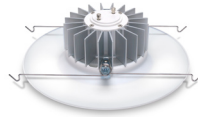

Screw Base E26 / E27

GU-24 Base

Direct Wire

Curved Trim

Flat Trim

Aluminum Surface with Trim Color:

Line Voltage

120V, 220V, 277V line current

DL5/DL6

160 degree beam

Medium screw base: E26, E27 / GU-24 Pin base*

*California Title 24 requirement

DLX

160 degree beam

Direct Wire

50,000 hour rated life

Down Light LED

14 Watt typical

Light Output

700 Lumen (useful)

Indoor
dry locations

White (3) Color Temperatures:

Warm White (2700K)

Neutral White (3500K)